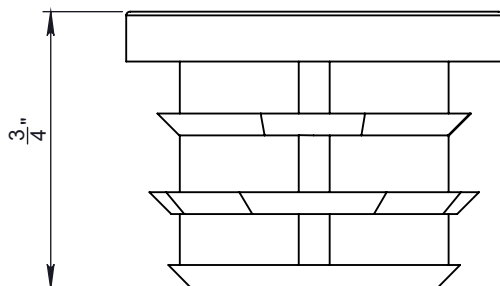

END CAP - 3/4" PIPE

DESCRIPTION

- Accepts 1" fence pipe
- Overall dimensions: 3/4" Inside Diameter 1" Outside Diameter
- Weight: 1 ounce

MATERIALS

- Plastic

COLORS/FINISHES

- Textured LDPE black with ribbed insert

NOTE: Due to specific job conditions, TRA Snow and Sun will only warranty a snow retention system/layout that has been designed by TRA Snow and Sun.

USED ON: 3/4 INCH PIPE SNOW FENCE SYSTEMS

INSTALLATION
DO NOT SCALE

SNOW RETENTION SYSTEMS

DIMENSIONS *Dimensions shown are in inches.
DO NOT SCALE