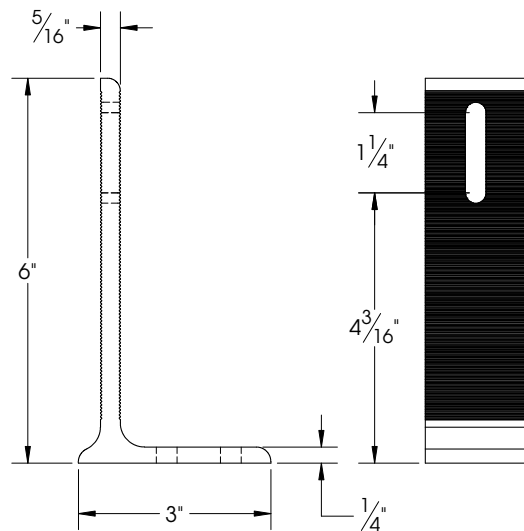

# L BASE EX-T 3x6

## TECHNICAL SPECIFICATIONS

Part Number	77000512
Material	6005A-T6 Aluminum
Finishes	Mill finish
Allowable Load (lbs)	<ul style="list-style-type: none"> <li>Uplift: 550</li> <li>Shear: 70</li> </ul>
Companion Parts	<ul style="list-style-type: none"> <li>Simpson SDS 1/4" Fastener; L = 3.5", 4.5", 6"</li> <li>Socket Head Cap Screw M8 x VAR</li> </ul>
Compatible Mounting Rails	All TRA Snow and Sun rails as well as other major brands
Compatible Solar Modules	All major brands
Warranty	25 Years (See warranty documentation for conditions)

NOTE: Dimensions shown are in inches unless otherwise noted