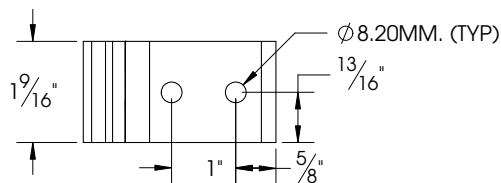

# L BASE EX-T 3x6

## TECHNICAL SPECIFICATIONS

Part Number	77000512
Material	6005A-T6 Aluminum
Finishes	Mill finish
Allowable Load (lbs)	<ul style="list-style-type: none"> <li>Uplift: 550</li> <li>Shear: 70</li> </ul>
Companion Parts	<ul style="list-style-type: none"> <li>Simpson SDS 1/4" Fastener; L = 3.5", 4.5", 6"</li> <li>Socket Head Cap Screw M8 x VAR</li> </ul>
Compatible Mounting Rails	All TRA Snow and Sun rails as well as other major brands
Compatible Solar Modules	All major brands
Warranty	25 Years (See warranty documentation for conditions)

NOTE: Dimensions shown are in inches unless otherwise noted