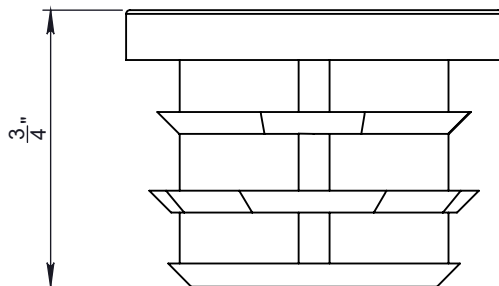

END CAP - 1" PIPE

DESCRIPTION

- Accepts 1" fence pipe
- Overall dimensions: 1 1/8" Inside Diameter 1 1/4" Outside Diameter
- Weight: 1 ounce

MATERIALS

- Plastic

COLORS/FINISHES

- Textured LDPE black with ribbed insert

NOTE: Due to specific job conditions, TRA Snow and Sun will only warranty a snow retention system/layout that has been designed by TRA Snow and Sun.

USED ON: 1 INCH PIPE SNOW FENCE SYSTEMS

INSTALLATION
DO NOT SCALE

SNOW RETENTION SYSTEMS

DIMENSIONS *Dimensions shown are in inches.
DO NOT SCALE